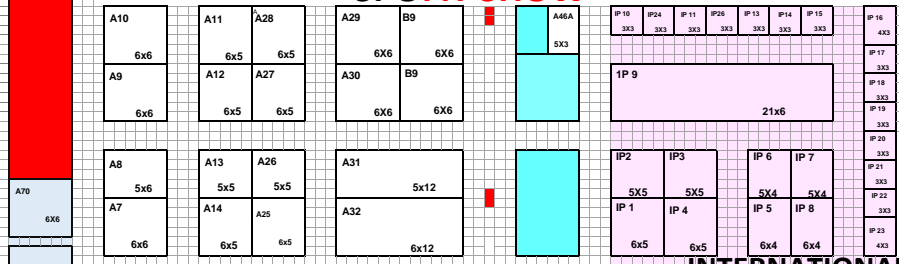

SPOFIT SHOW