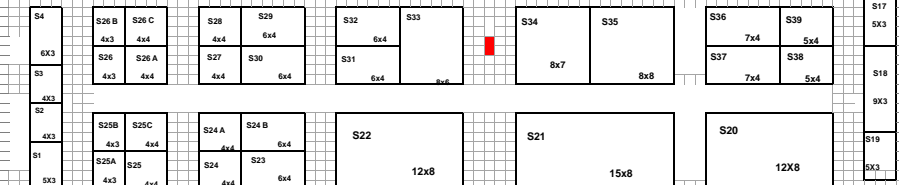

BODY BUILDING CHAMPIONSHIP ARENA